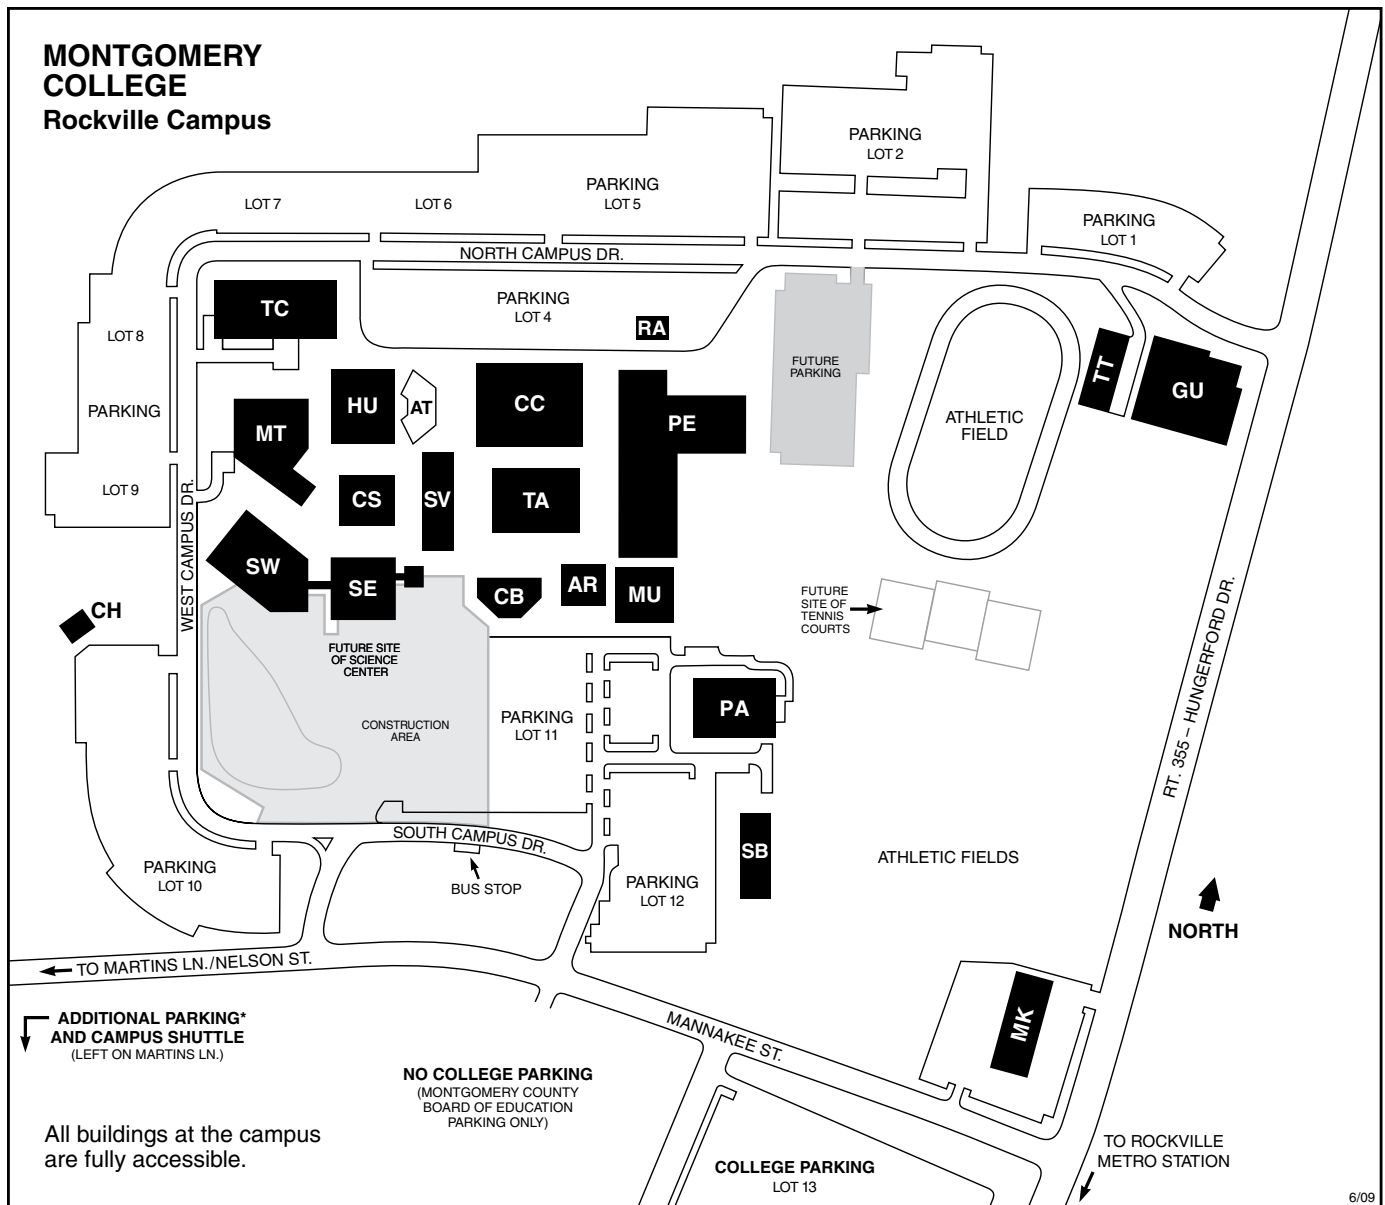

# MONTGOMERY COLLEGE

## Rockville Campus Map

\*Parking at Rockville Municipal Swim Center. Take Mannakee Street to left on Martins Lane.